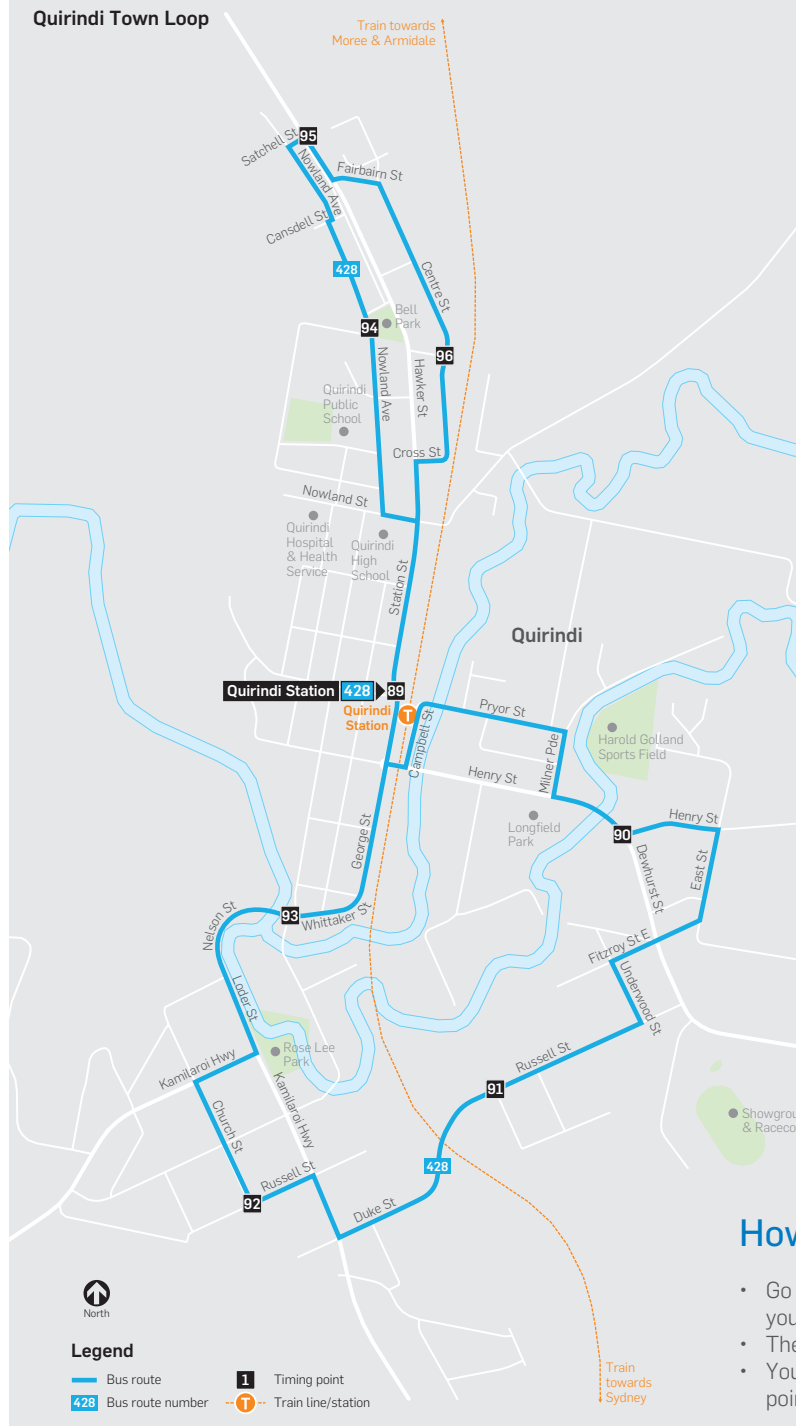

# Tamworth Rural Bus Guide

Your comprehensive guide to bus services operating in Tamworth linking:

- > Currabubula, Werris Creek & Quirindi
- > Kootingal, Moonbi & Bendemeer
- > Attunga & Manilla

For more information visit [www.tamworthbuslines.com.au](http://www.tamworthbuslines.com.au), email [info@tamworthbuslines.com.au](mailto:info@tamworthbuslines.com.au) or call (02) 6762 3999

See other side for timetables →

Version 2  
23 November 2020  
TG20493

## How to use this timetable

- Go to the route map in this timetable and find the two timing points your bus stop is located between.
- Then find these two timing points on the timetable.
- Your bus is scheduled to arrive between the times shown for these points. Please arrive at your bus stop before your bus is scheduled.