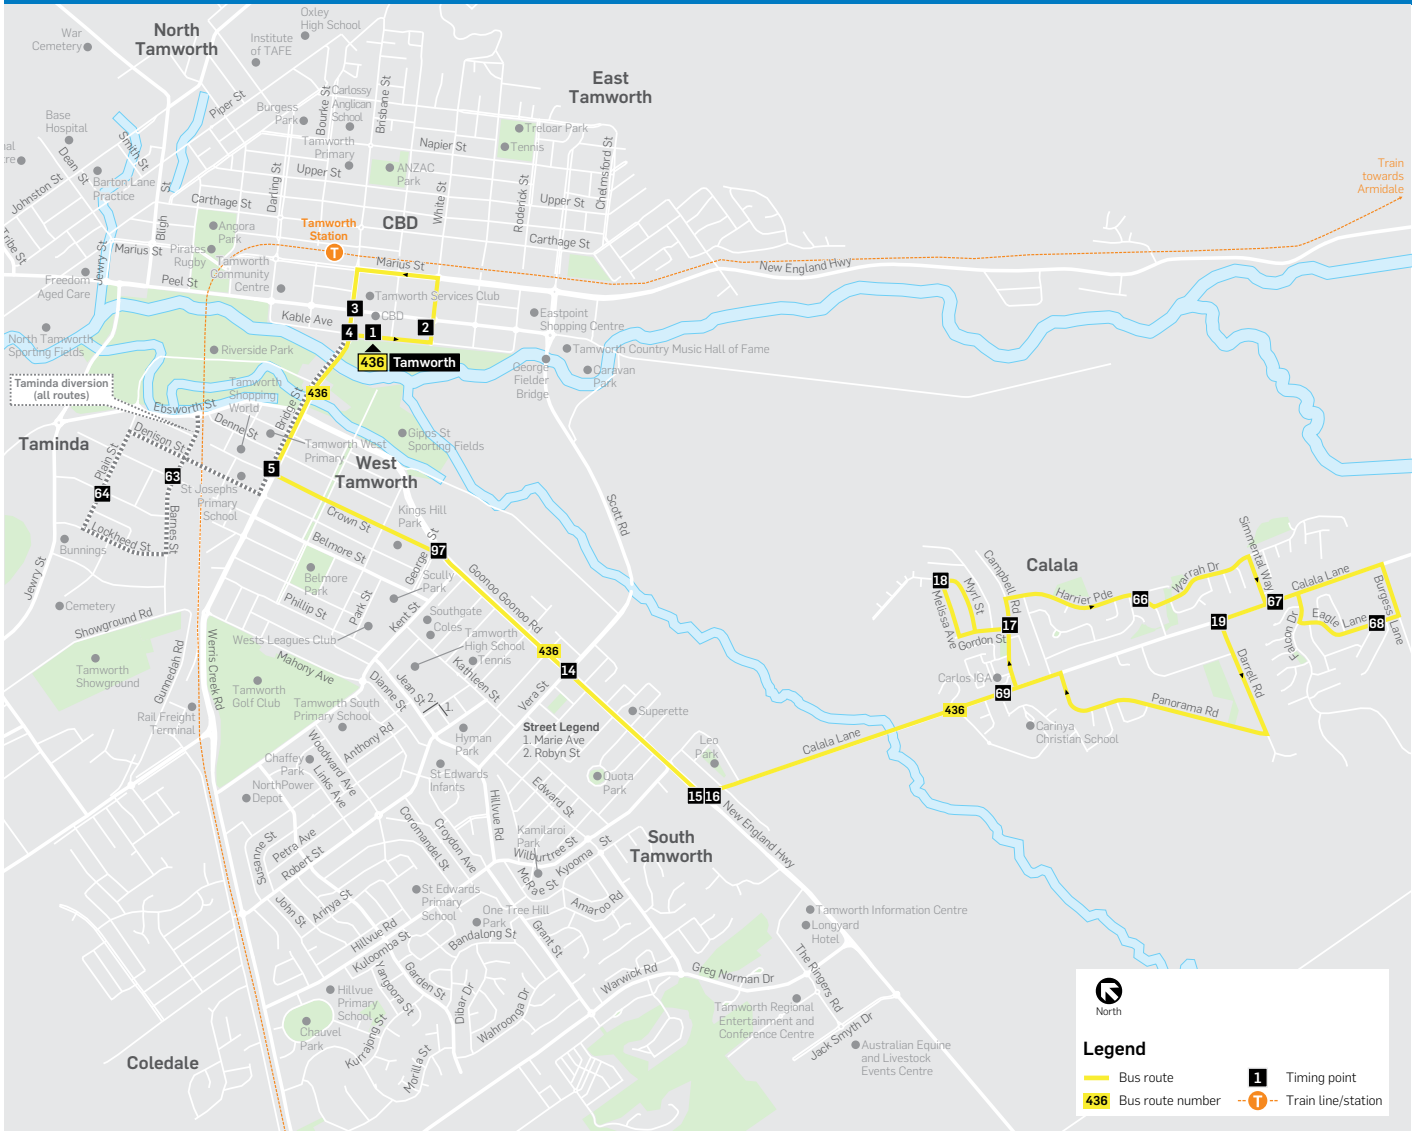

Tamworth to Calala via Goonoo Goonoo Road & Tamworth Shoppingworld (loop service)

BUS ROUTE MAP

For more information visit
www.tamworthbuslines.com.au
or call (02) 6762 3999

Disclaimer: Information in this timetable is based on the latest details at the time of printing, and is subject to change without notice.

Includes accessible services
Effective 23 November 2020
Version 2