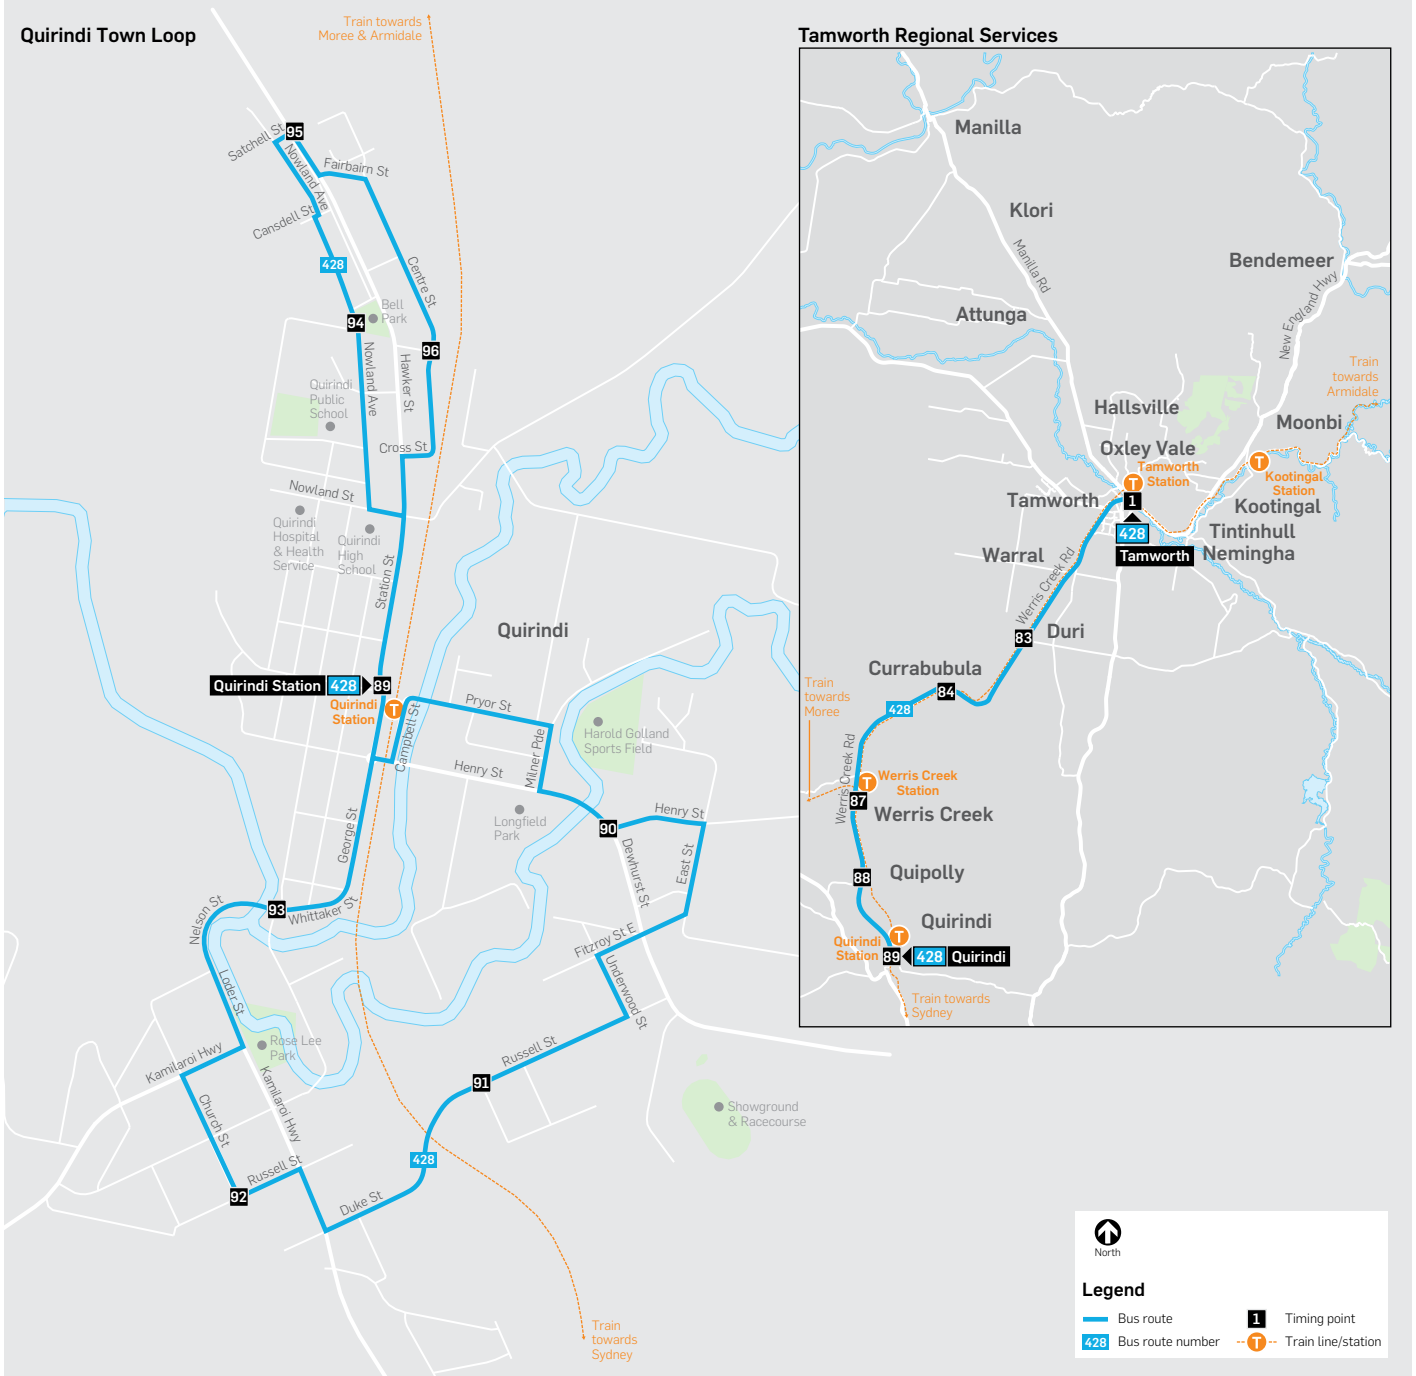

Quirindi, Tamworth & Werris Creek

BUS ROUTE MAP

For more information visit
www.tamworthbuslines.com.au
or call (02) 6762 3999

Disclaimer: Information in this timetable is based on the latest details at the time of printing, and is subject to change without notice.

Includes accessible services
Effective 23 November 2020
Version 2