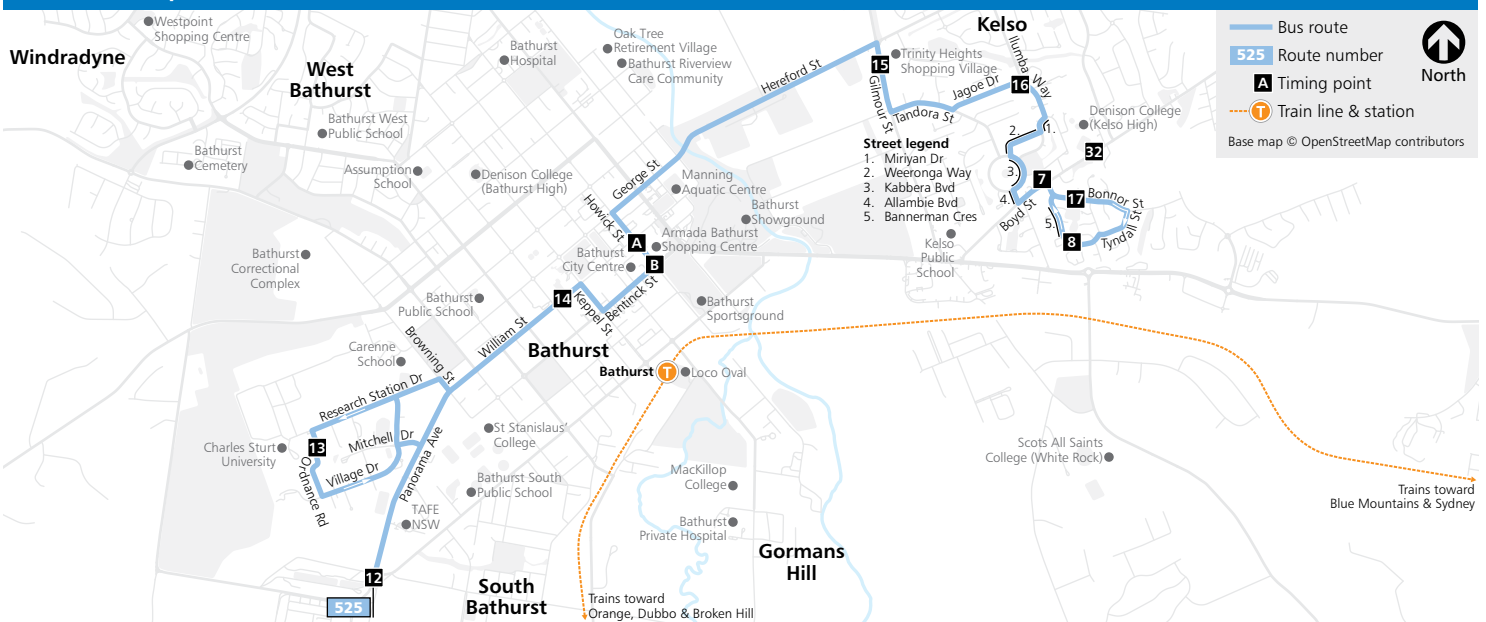

Saturday										
map ref	am	am	am	am	pm	pm	pm	pm	pm	pm
17 KELSO- Bonnor Street opposite Kelso Community Centre	8.15	9.15	10.15	11.15	12.15	1.15	2.15	3.15	4.15	5.15
8 Bannerman Crescent before 2nd Greville Street	8.18	9.18	10.18	11.18	12.18	1.18	2.18	3.18	4.18	5.18
7 Boyd Street before View Street	8.19	9.19	10.19	11.19	12.19	1.19	2.19	3.19	4.19	5.19
16 Ilumba Way before Jagoe Drive	8.22	9.22	10.22	11.22	12.22	1.22	2.22	3.22	4.22	5.22
15 Opp Trinity Shops- Gilmour St before Hereford St	8.25	9.25	10.25	11.25	12.25	1.25	2.25	3.25	4.25	5.25
B Bathurst City- Stocklands- Howick St Stand B	8.31	9.31	10.31	11.31	12.31	1.31	2.31	3.31	4.31	5.31
14 Bathurst Panthers- opp in William Street	8.35	9.35	10.35	11.35	12.35	1.35	2.35	3.35	4.35	5.35
13 CHARLES STURT UNIVERSITY- Ordnanace Road	8.40	9.40	10.40	11.40	12.40	1.40	2.40	3.40	4.40	5.40
12 BATHURST TAFE- PANORAMA AVE	...	...	...	...	...	...	...	...	...	...

Explanations
K School days only.

Bus route map

For more information visit
www.bathurstbuslines.com.au
or call (02) 6331 2744

Disclaimer: Information in this timetable is based on the latest details at the time of printing, and is subject to change without notice.

Includes accessible services
Effective from 28 June 2021
Version 2.0