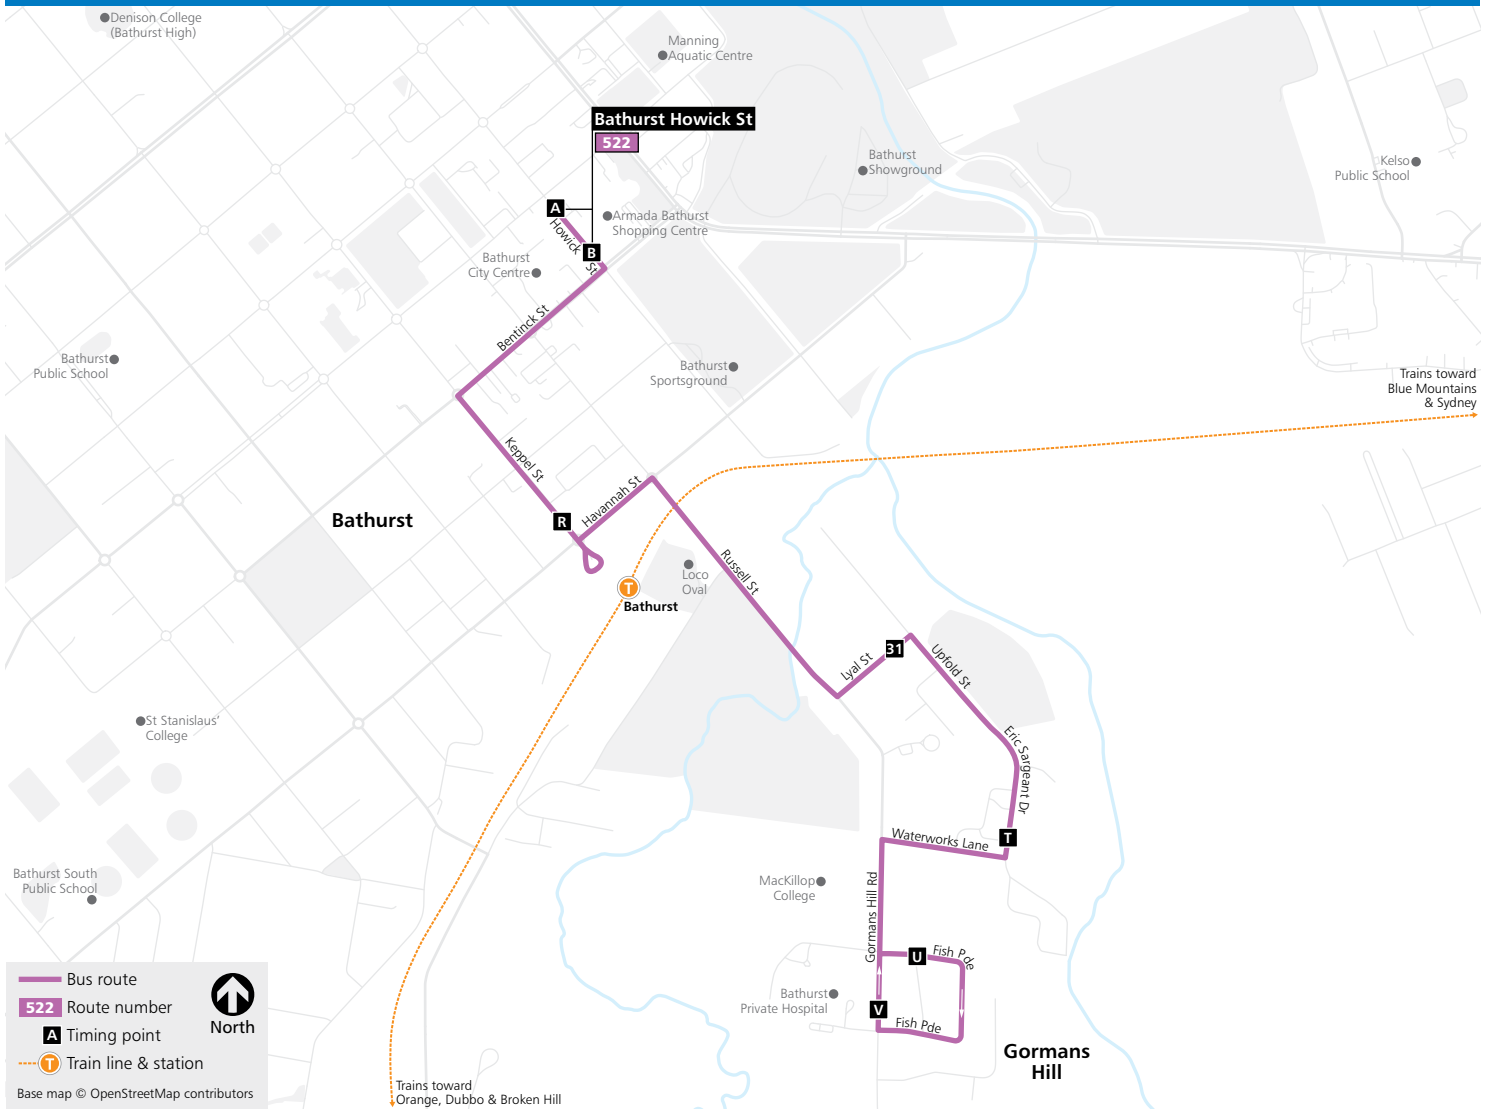

map ref.	Monday to Friday												Saturday									
	am	am	am	am	pm	pm	pm	pm	pm	pm	pm	pm	am	am	am	am	pm	pm	pm	pm	pm	pm
U Fish Parade after McPhillamy Ave	7.13	7.48	9.13	10.13	11.13	12.13	1.13	2.13	4.13	5.13	6.13	7.40	8.40	9.40	10.40	11.40	12.40	1.40	2.40	3.40	4.40	5.40
V GORMANS HILL outside Bathurst Private Hospital	7.15	7.50	9.15	10.15	11.15	12.15	1.15	2.15	4.15	5.15	6.15	7.43	8.43	9.43	10.43	11.43	12.43	1.43	2.43	3.43	4.43	5.43
T Eric Sargeant Drive and Gresser Street	7.16	7.51	9.16	10.16	11.16	12.16	1.16	2.16	4.16	5.16	6.16	7.44	8.44	9.44	10.44	11.44	12.44	1.44	2.44	3.44	4.44	5.44
B1 Opposite Bus Depot- Lylal Street	7.18	7.53	9.18	10.18	11.18	12.18	1.18	2.18	4.18	5.18	6.18	7.46	8.46	9.46	10.46	11.46	12.46	1.46	2.46	3.46	4.46	5.46
R Keppel St after Havannah St- opp Bathurst Railway Station	7.21	7.56	9.21	10.21	11.21	12.21	1.21	2.21	4.21	5.21	6.21	7.49	8.49	9.49	10.49	11.49	12.49	1.49	2.49	3.49	4.49	5.49
A Bathurst City- Acropole- Howick St Stand A	7.25	8.00	9.25	10.25	11.25	12.25	1.25	2.25	4.25	5.25	6.25	7.53	8.53	9.53	10.53	11.53	12.53	1.53	2.53	3.53	4.53	5.53

Explanations

R Enters Railway Station roadway. SD School Day Diversion.

Bus route map

For more information visit
www.bathurstbuslines.com.au
or call (02) 6331 2744

Disclaimer: Information in this timetable is based on the latest details at the time of printing, and is subject to change without notice.

Includes accessible services
Effective from 28 June 2021
Version 2.0